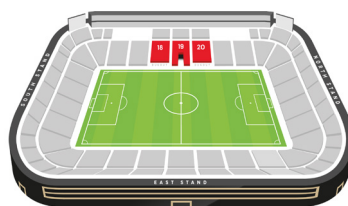

West Wing

Lucy Wood.

THE INTERVIEW

Nationality British

Place of Birth Huntingdon

Position Forward

Number 10

Previous Clubs Arsenal, Leicester City