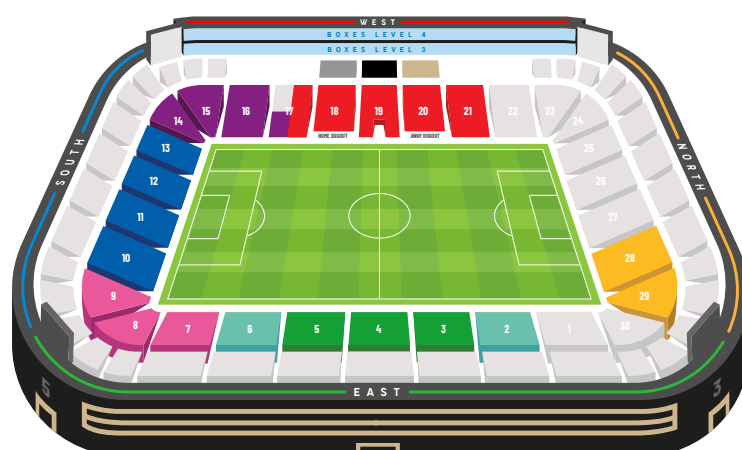

Community Area:

Blocks 14, 15, 16 and part of 17 with access to Stadium MK via Gate 7.

East Wing:

Blocks 2 and 6 with access to Stadium MK via Gate 5.

East Centre:

Blocks 3, 4, and 5 with access to Stadium MK via Gate 4.

Note: all home supporters will still be able to access Stadium MK via any of the above available home gates.

Club Red:

Part of block 17, and blocks 18, 19, 20 and 21 with access to Stadium MK via DoubleTree by Hilton entrance.

Away supporters:

Will be seated in Blocks 28 and 29, unless numbers and/or security dictate a move to the upper tier with access to Stadium MK via Gate 3.

Disabled Season Ticket holders will pay the appropriate age related pricing as above. Free Admission policy for Personal Assistants, for supporters in receipt of Medium or Higher Disability Allowance, or Personal Independent Payments (PIP).